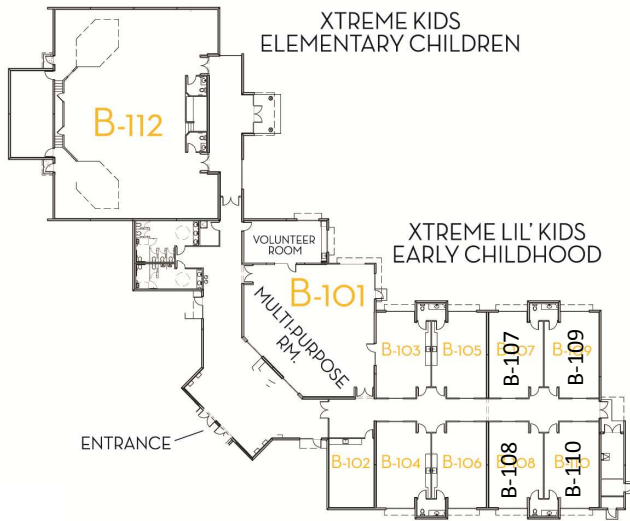

GCC Campus Map

1540 Little Road, Trinity FL 34655
727-375-8801
generationscc.com

1540 Little Road, Trinity FL 34655
727-375-8801
generationscc.com