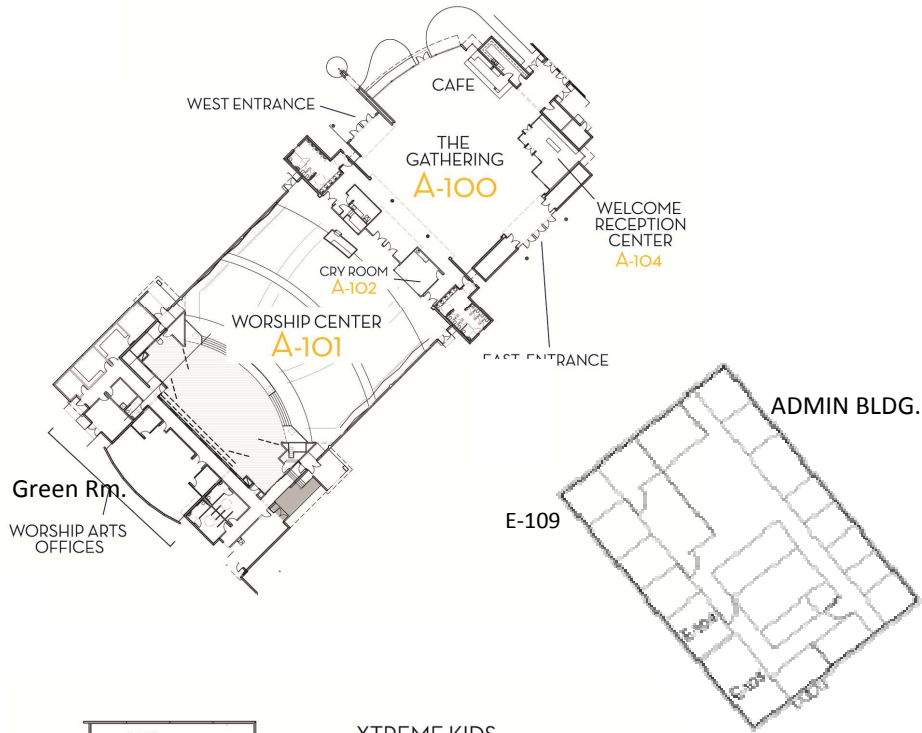

GCC Campus Map