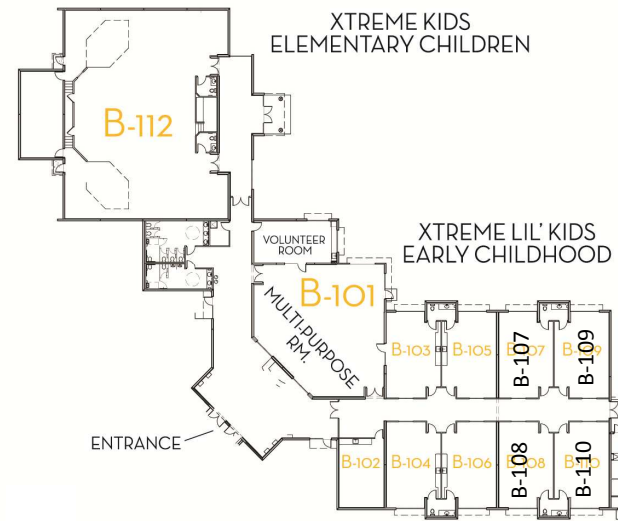

GCC Campus Map

1540 Little Road, Trinity FL 34655
727-375-8801
generationscc.com

1540 Little Road, Trinity FL 34655
727-375-8801
generationscc.com